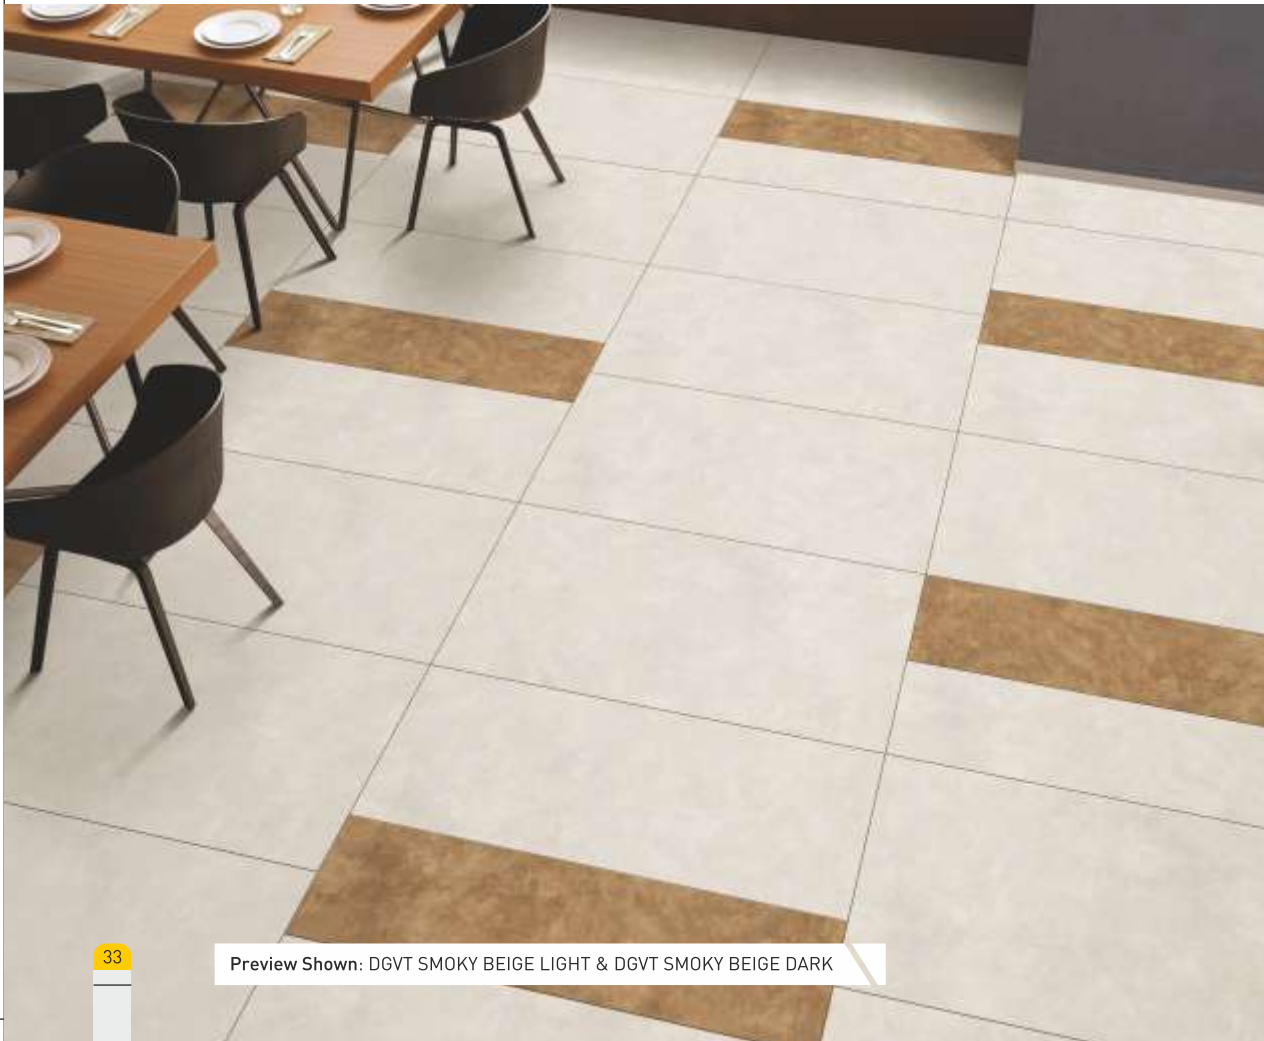

G1, G2, G3, G4, G5 (Grouping) are as per technical parameters

Application Areas

BEIGE & BROWN

- 600x1200mm
- Matte Finish Cement
- Glazed Vitrified Tiles
- Plant:SKD

G5
R3
F4

600x1200mm |
DGVT SMOKY BEIGE LIGHT