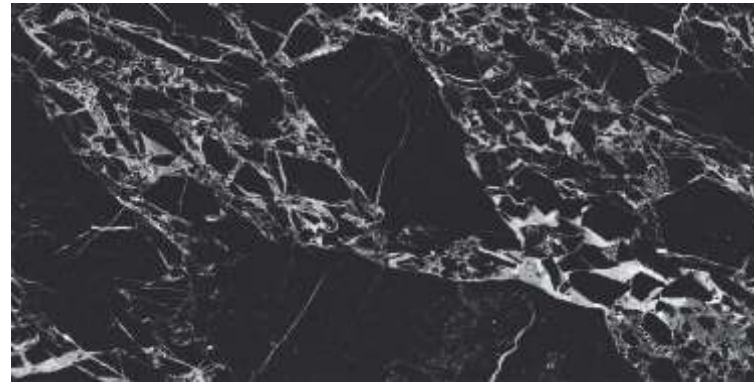

Preview Shown: SUPER GLOSS WHITE STRIPS SUPER BLACK

BLACK MARBLE

600x1200mm

Super Gloss Finish

Glazed Vitrified Tiles

Plant:SKD

G3
R1
F1

600x1200mm |
SUPER GLOSS TRIANGLE ROYAL BLACK BM