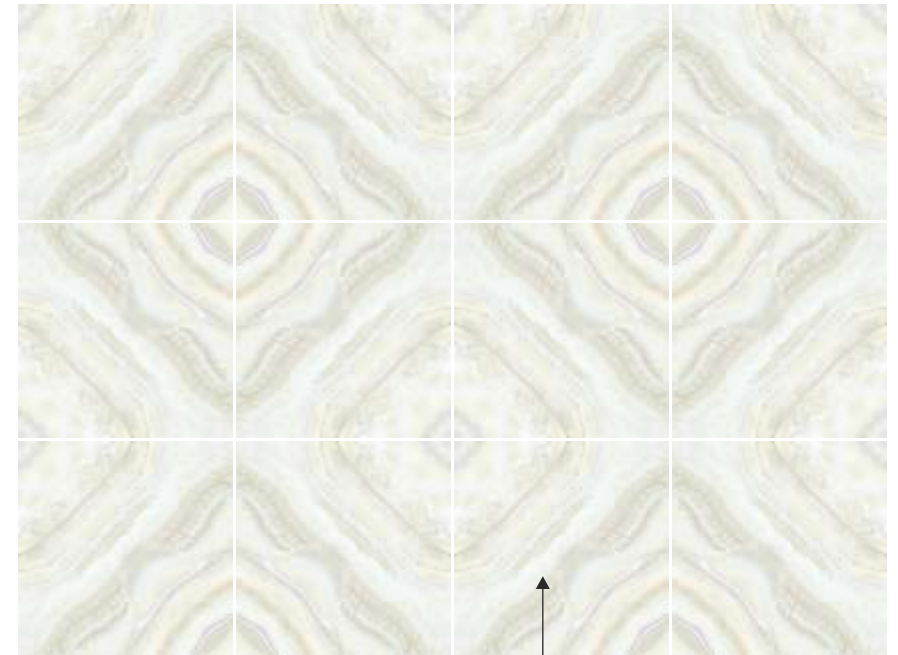

600x600mm |
PGVT SKY ONYX MULTI BM