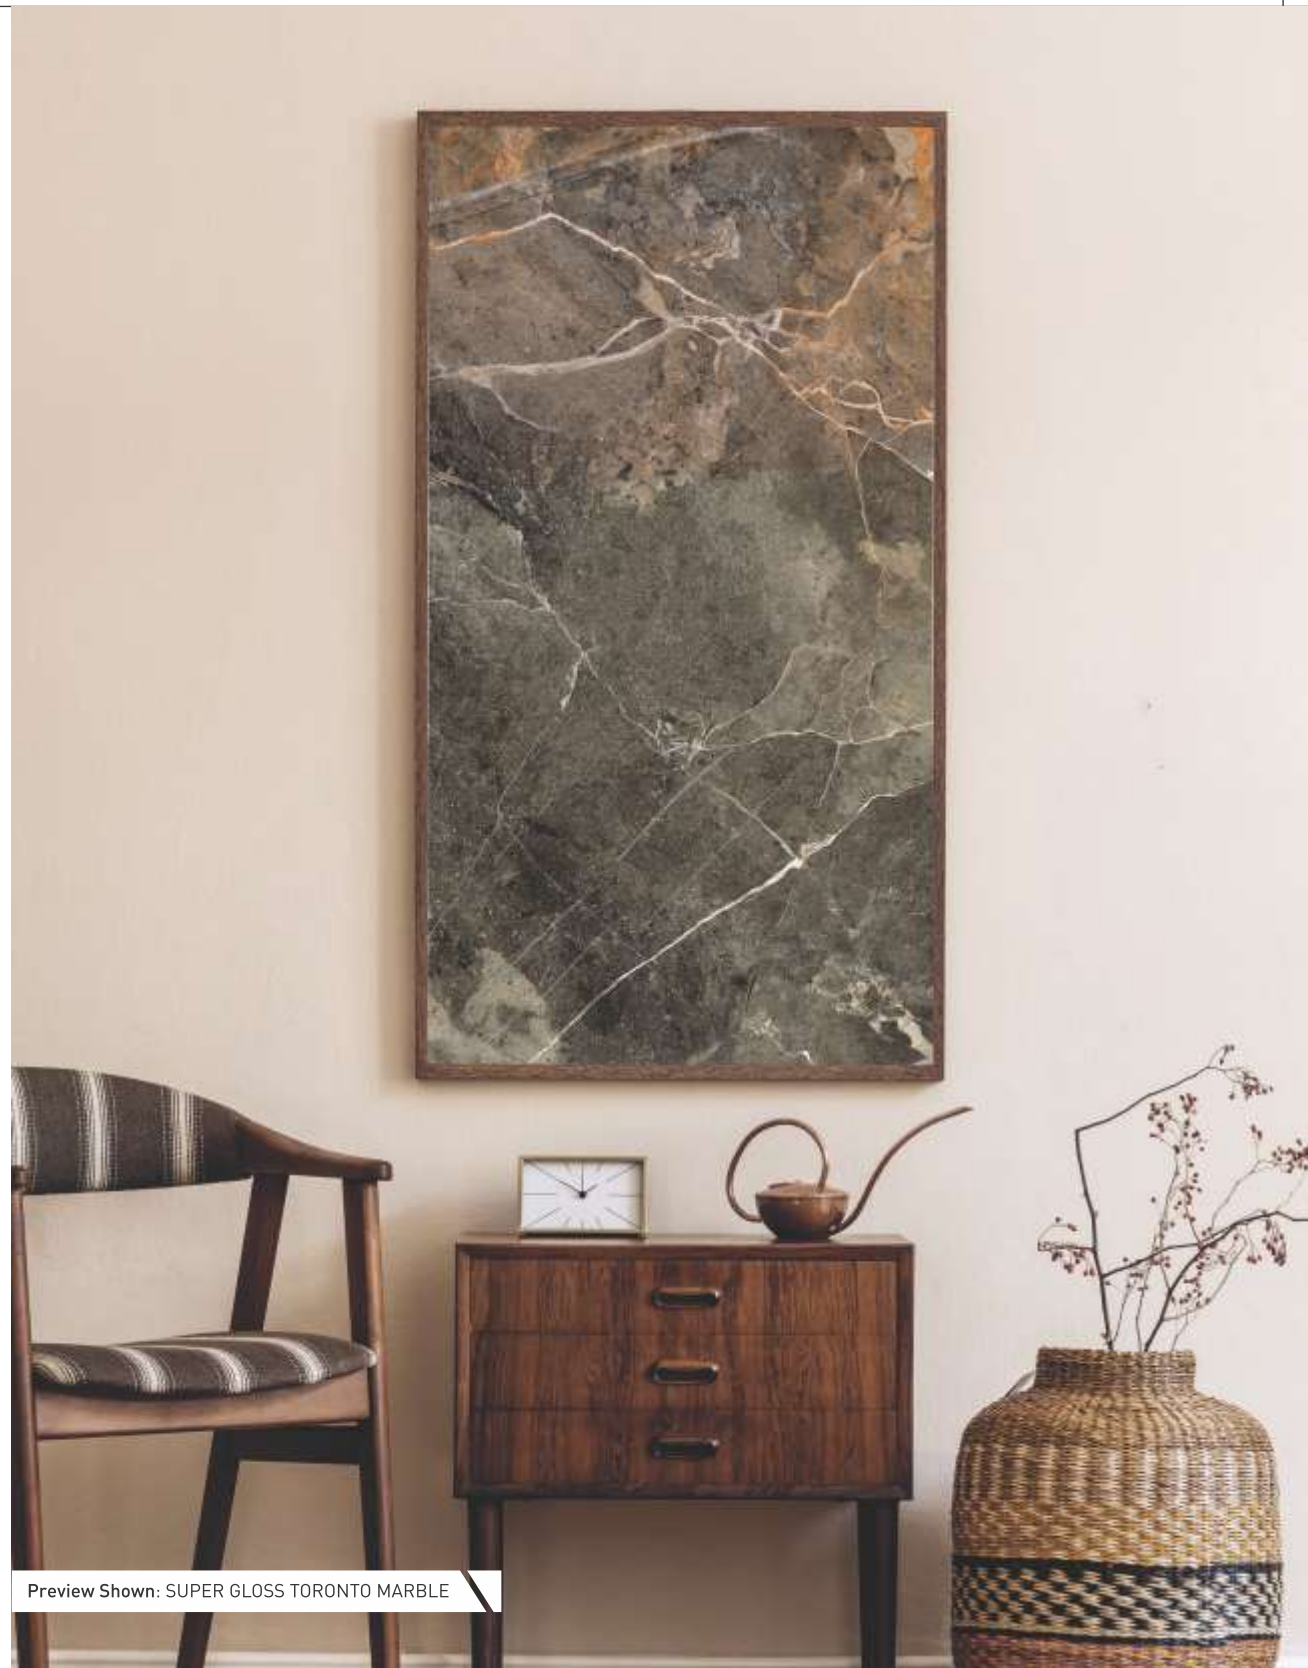

Preview Shown: SUPER GLOSS TORONTO MARBLE