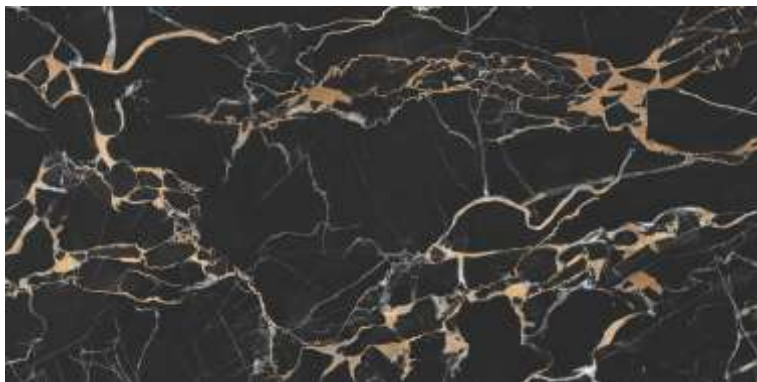

600x1200mm |
SUPER GLOSS MARQUINA BLACK

G3
R3
F4

600x1200mm |
SUPER GLOSS PORTORO GOLD MARBLE