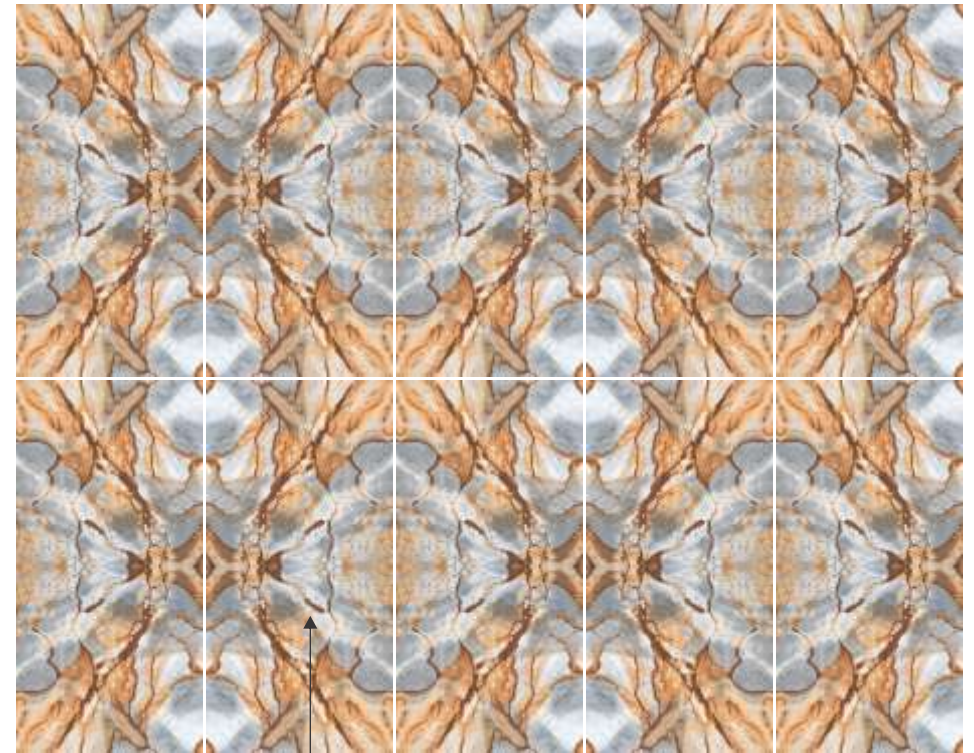

BLUE MARBLE

600x1200mm

Gloss Finish Bookmatch

Glazed Vitrified Tiles

Plant:SKD

Bookmatch
laying drawing

600x1200mm |
PGVT ROMA BLUE BM

G3
R1
F1