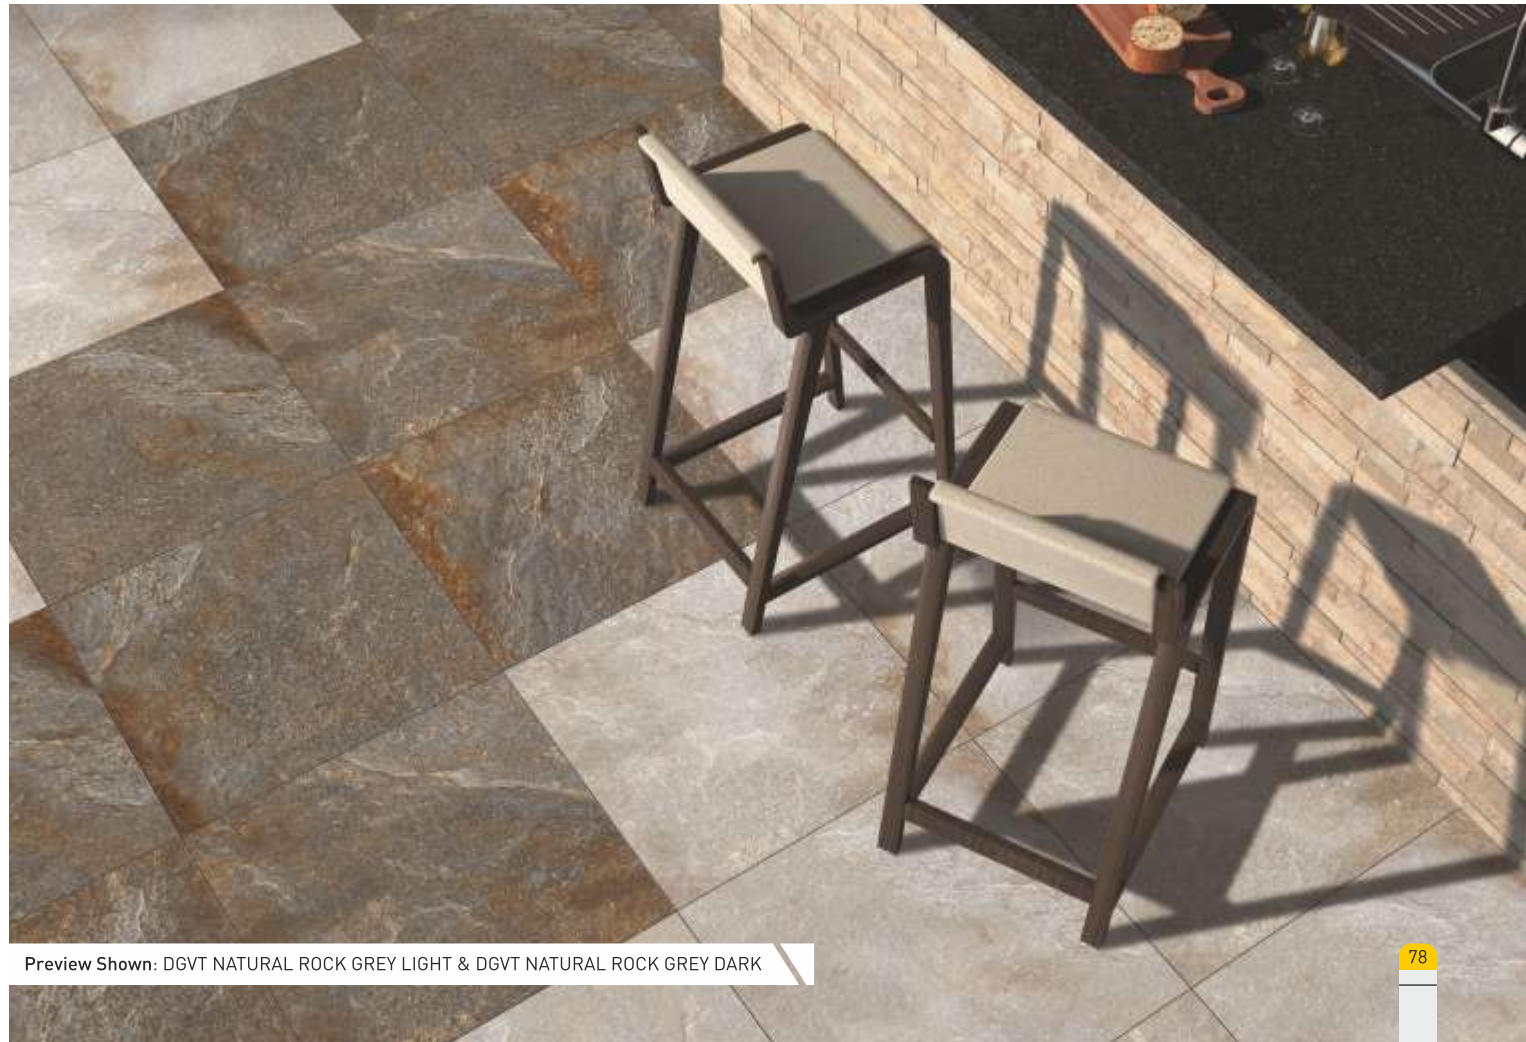

600x600mm

Matte Finish

Glazed Vitrified Tiles

Plant:SKD

Color Variants

Grey
(Page-78)

Dark Grey
(Page-80)

Beige
(Page-115)