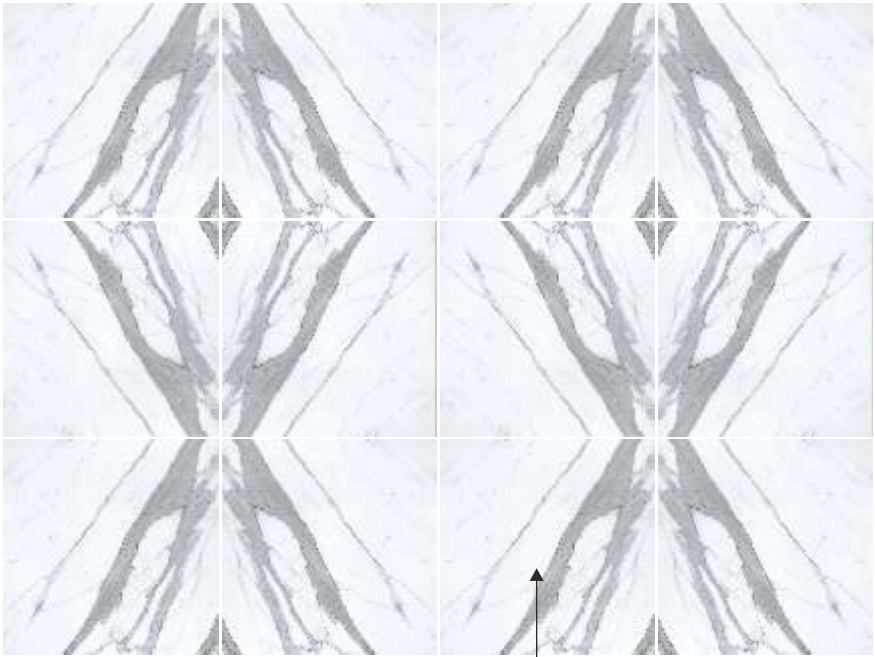

600x600mm |
PGVT MARIANA MARBLE-A

600x600mm |
PGVT MARIANA MARBLE-B