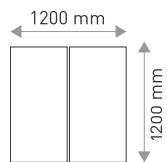

F4

600x1200mm |
PGVT ONYX PEARL

WHITE MARBLE

600x1200mm

Gloss Finish Bookmatch

Glazed Vitrified Tiles

Plant:SKD

Bookmatch
laying drawing