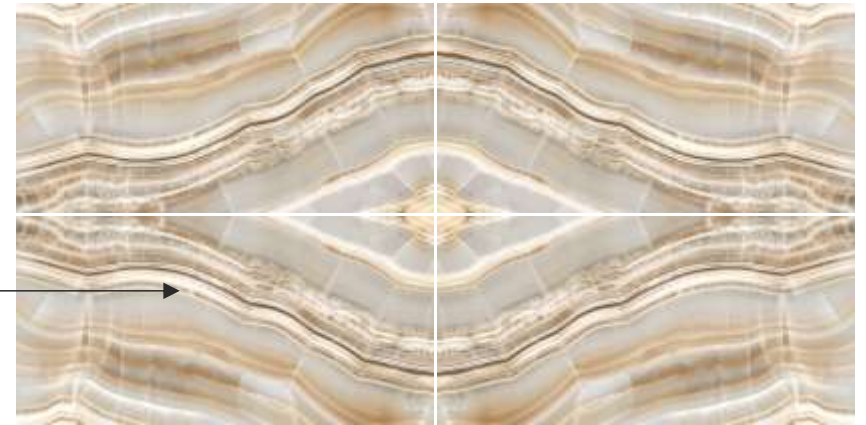

BEIGE & BROWN

600x1200mm

Gloss Finish Bookmatch

Glazed Vitrified Tiles

Plant:SKD

Tile Faces
representation

600x1200mm |
PGVT ONYX MULTI MARBLE-A