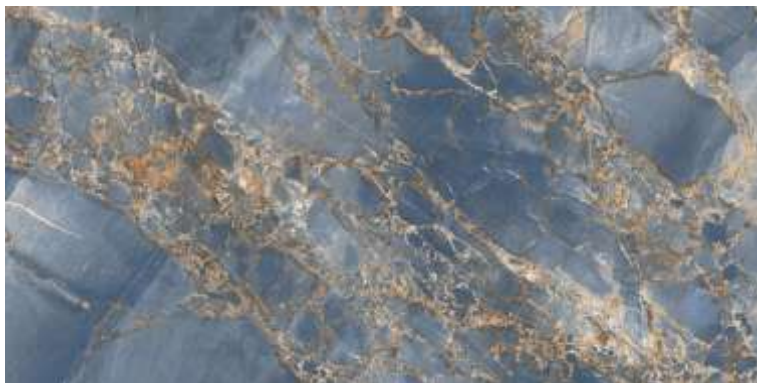

Tile Faces
representation

BLUE MARBLE

600x1200mm

Gloss Finish

Glazed Vitrified Tiles

Plant:SKD

G3
R4
F4

600x1200mm |
PGVT ENDLESS ONYX BLUE