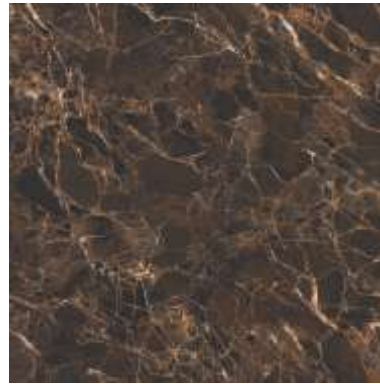

BEIGE & BROWN

600x600mm

Super Gloss Finish Marble

Glazed Vitrified Tiles

Plant:SKD

G3
R3
F4

G3
R4
F4

G3
R4
F4

G3
R3
F4

Preview Shown: SUPER GLOSS AGATA BROWN