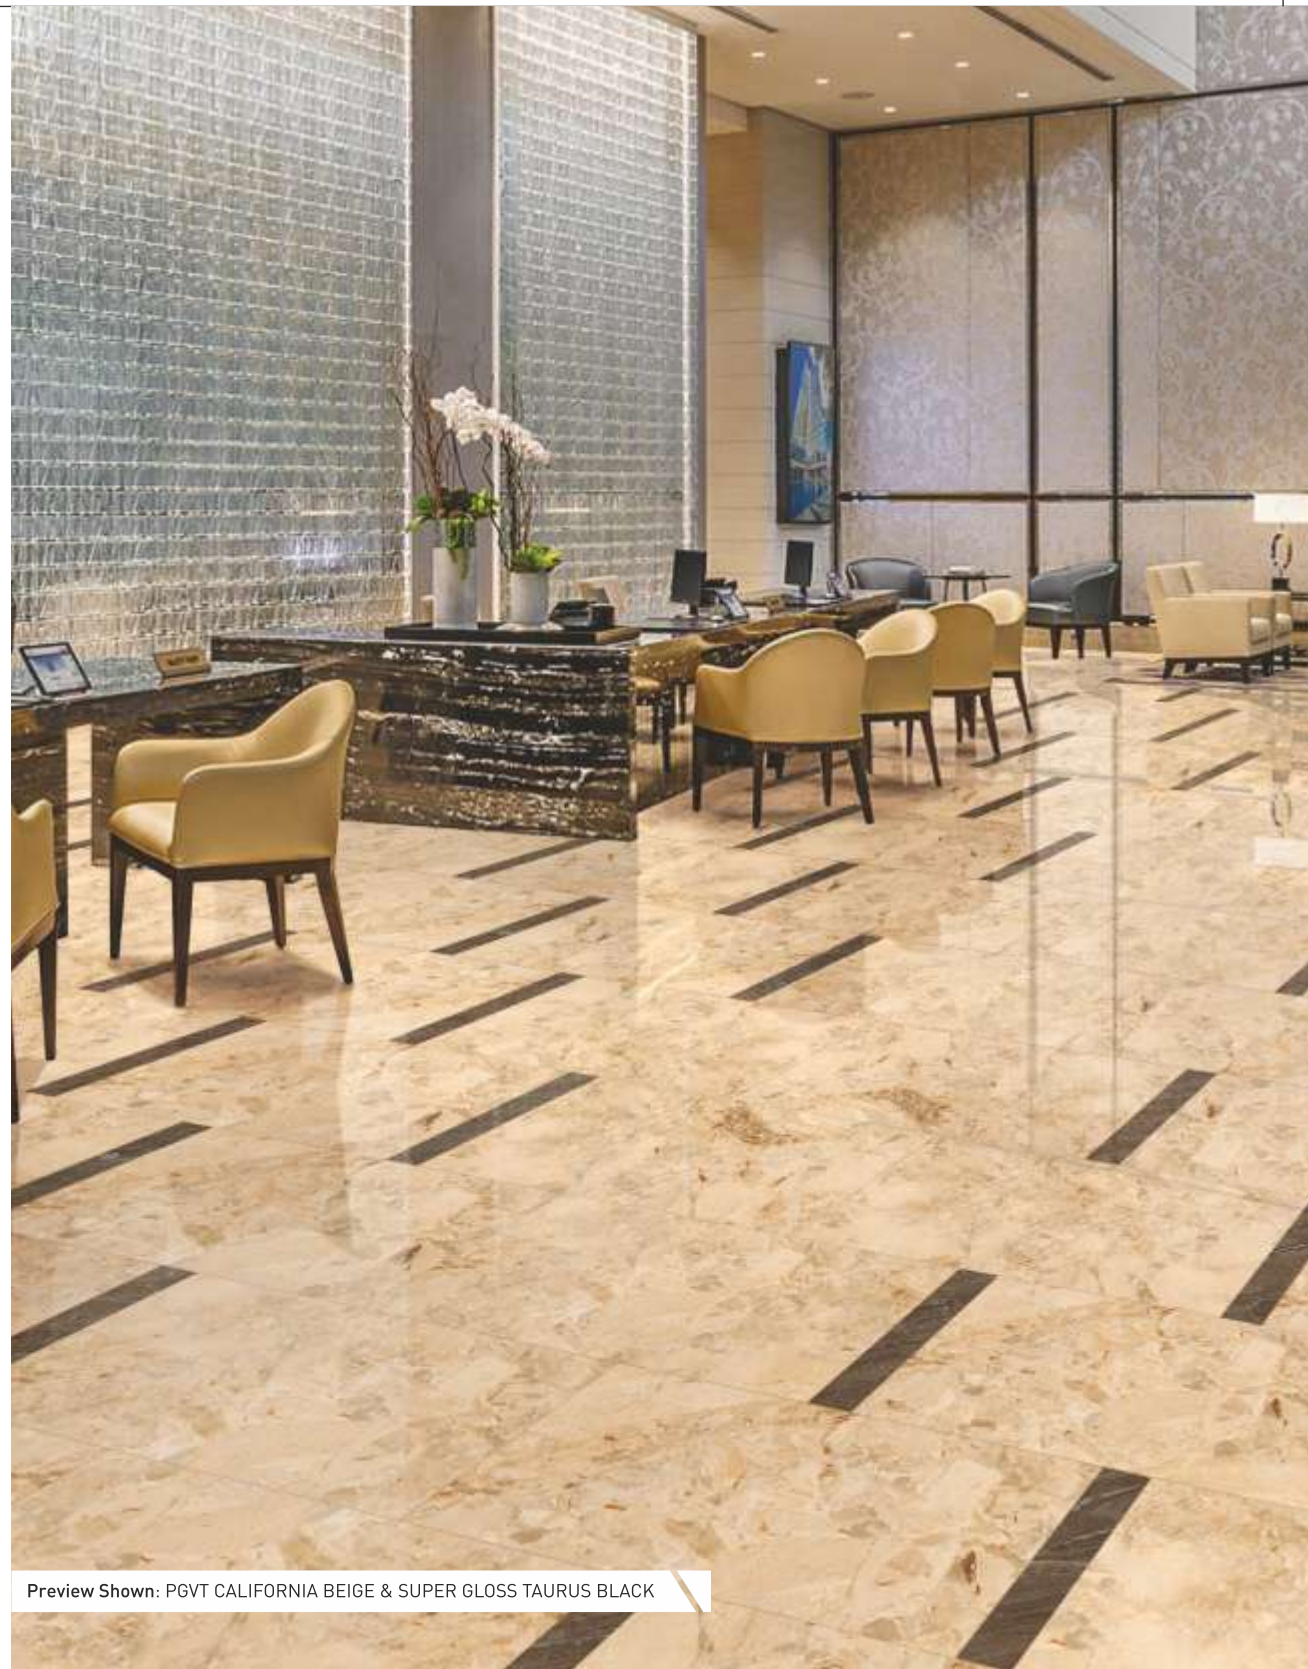

Preview Shown: PGVT ATLANTIS BEIGE

BEIGE & BROWN

- 600x1200mm
- Gloss Finish Marble
- Glazed Vitrified Tiles
- Plant:SKD

600x1200mm |
PGVT CALIFORNIA BEIGE

G3
R3
F4

Preview Shown: PGVT CALIFORNIA BEIGE & SUPER GLOSS TAURUS BLACK