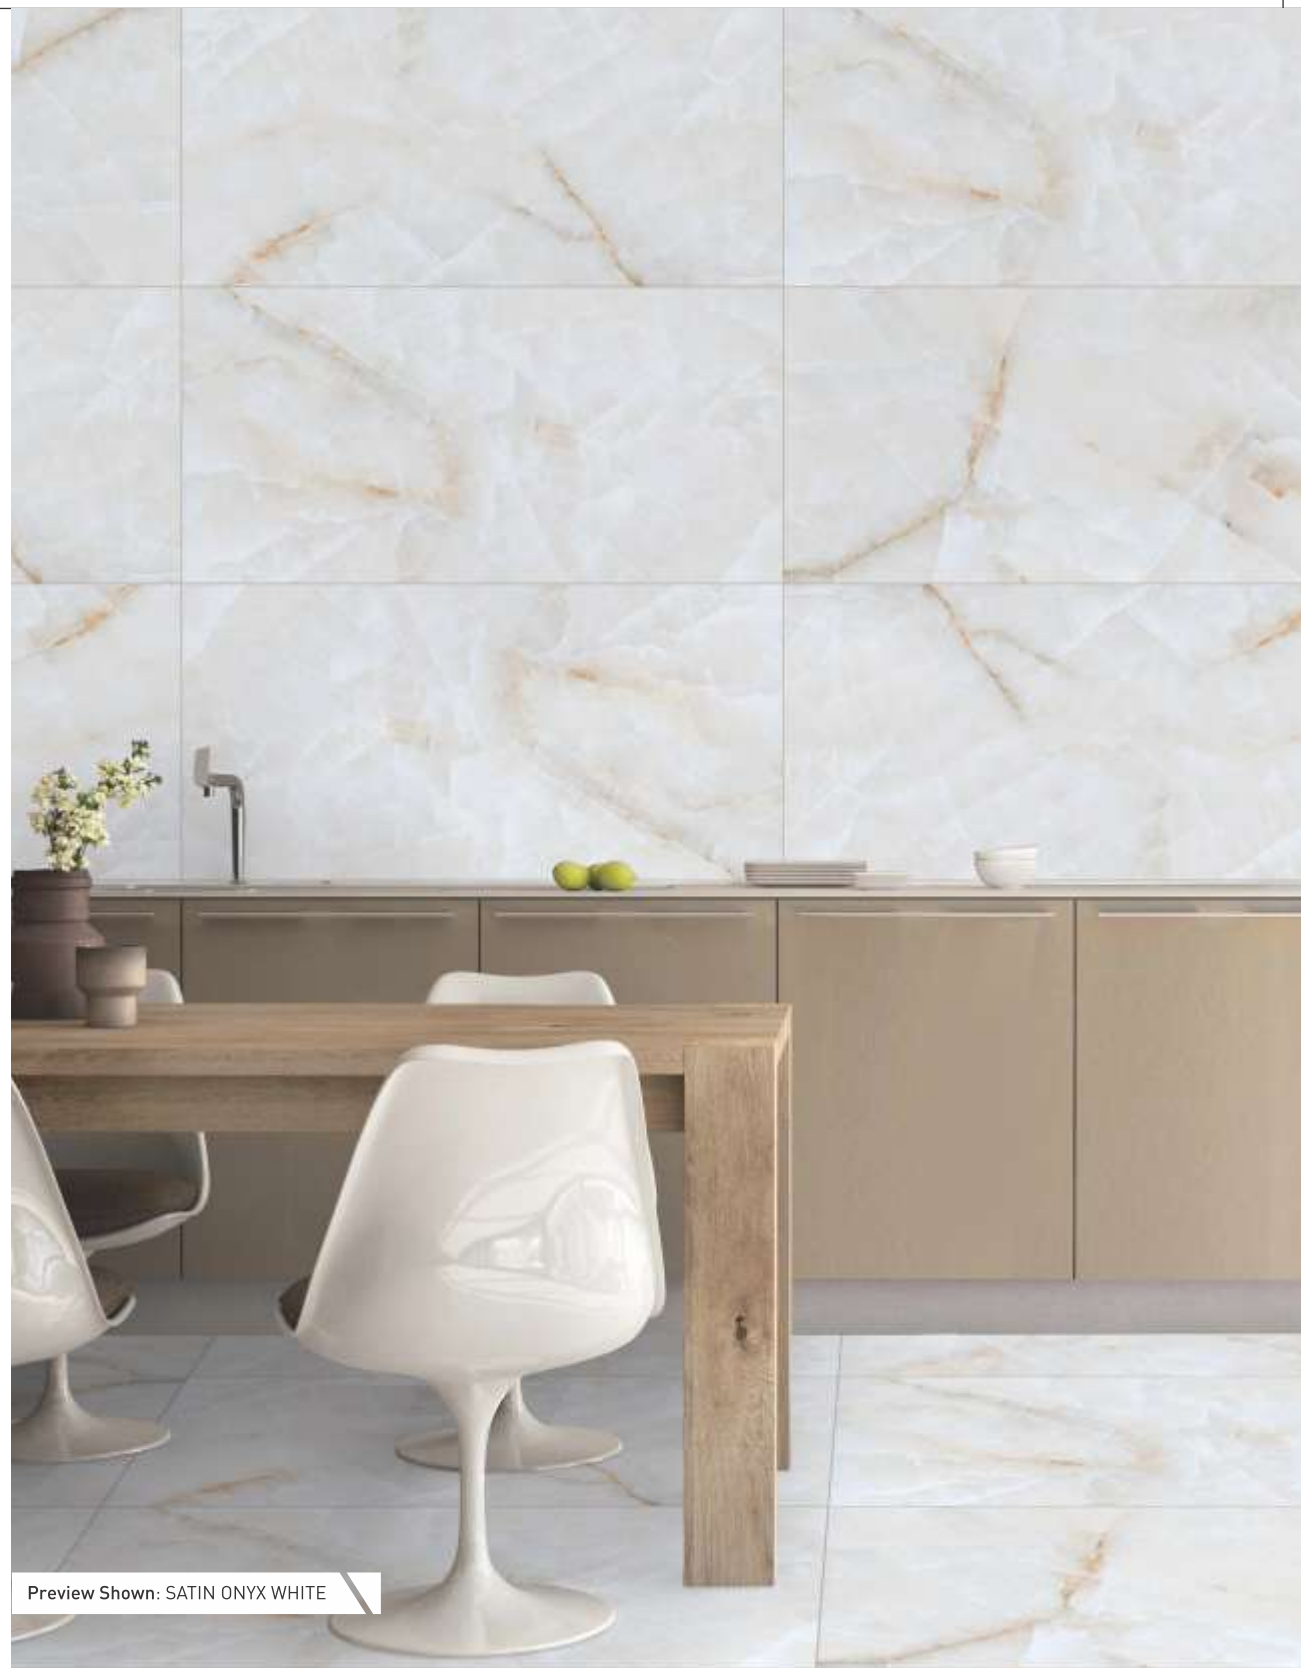

Preview Shown: SATIN ONYX WHITE