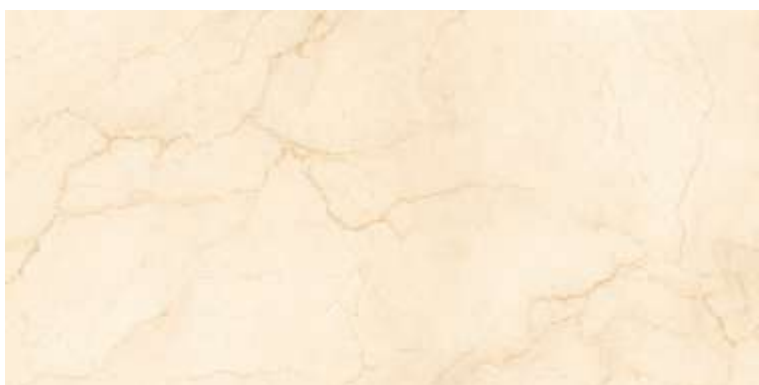

Glazed Vitrified Tiles

Plant:SKD

G3
R4
F4

600x1200mm |
PGVT GIALLO SIENA

G3
R3
F4

600x1200mm |
PGVT ATLANTIS BEIGE

G3
R3
F4

600x1200mm |
PGVT SANDSTONE BEIGE