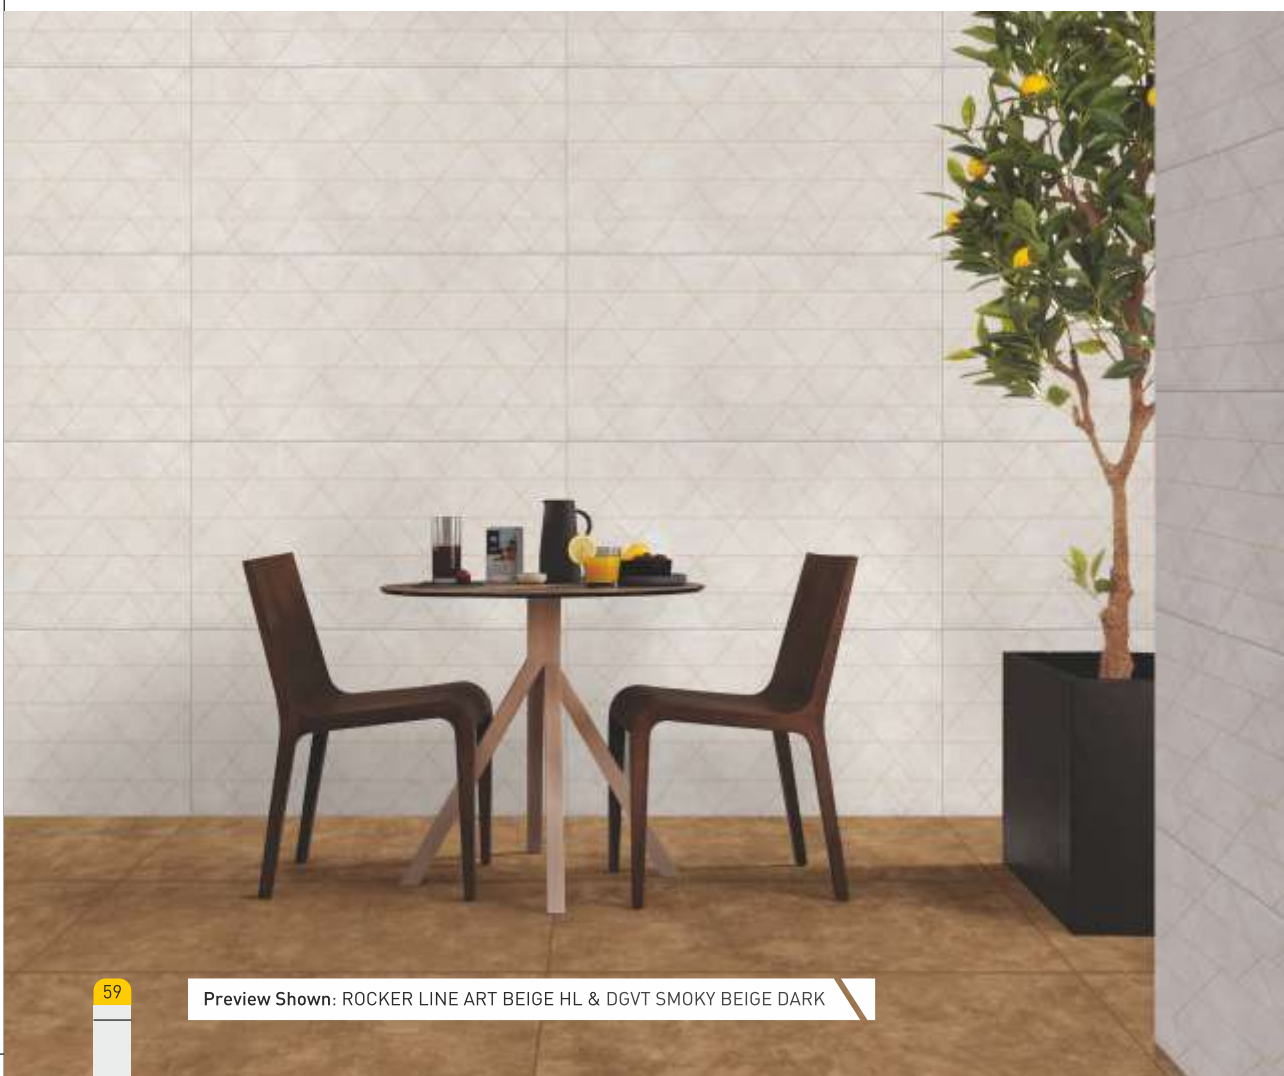

BEIGE & BROWN

600x1200mm

Matte Finish Stylized

Glazed Vitrified Tiles

Plant:SKD

G5

R1

F1

G5

R3

F4

G5

R3

F4