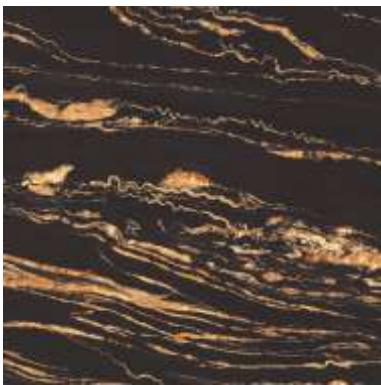

600x600mm |
SUPER GLOSS TAURUS BROWN

G3
R4
F4