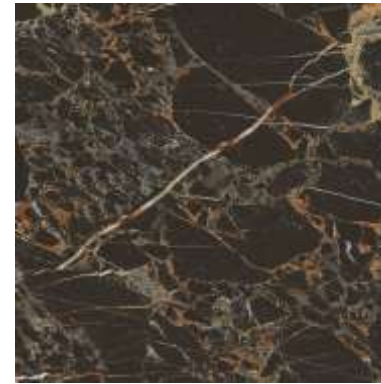

Grey
(Page-82)

Color Variants

BLACK MARBLE

- 600x600mm
- Super Gloss Finish
- Glazed Vitrified Tiles
- Plant:SKD

G3
R3
F4

600x600mm |
SUPER GLOSS TAURUS BLACK

G3
R3
F4

600x600mm |
SUPER GLOSS PORTORO GOLD