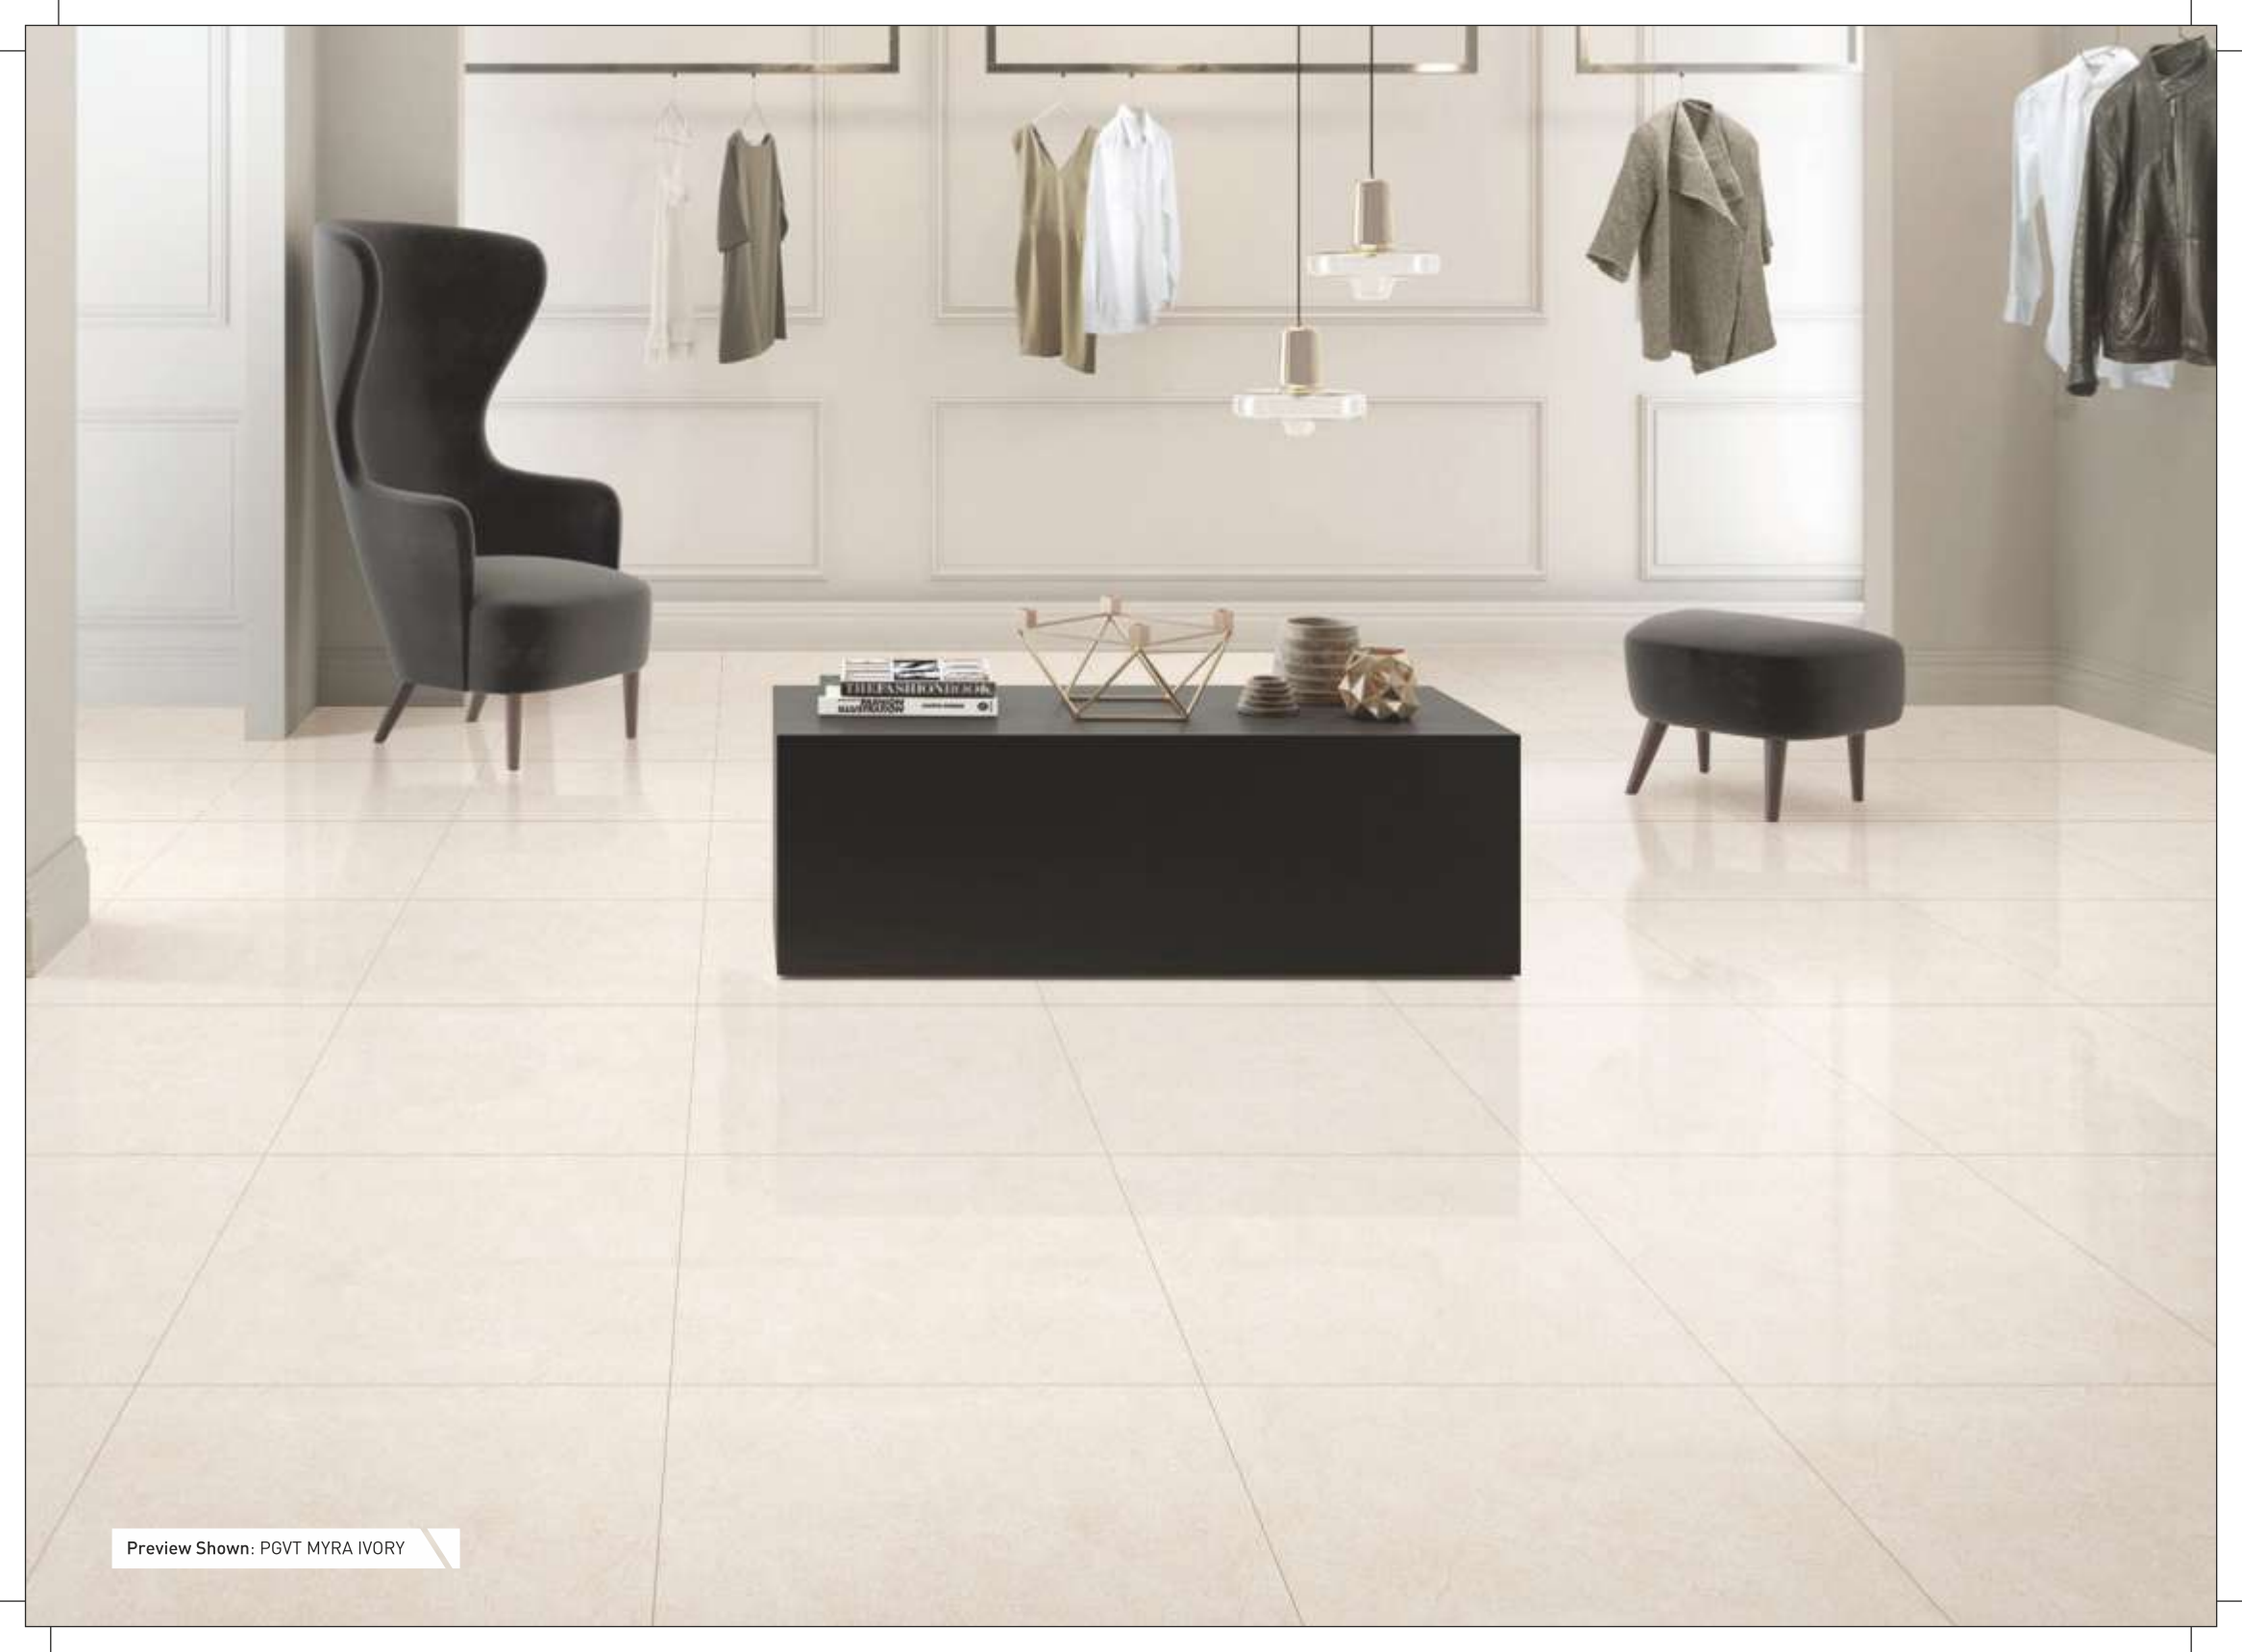

600x600mm

Matte Finish

Glazed Vitrified Tiles

Plant:SKD

600x600mm |
DGV T ANKARA MULTI

G5
R1
F1

Preview Shown: DGV T ANKARA MULTI

Preview Shown: PGVT MYRA IVORY