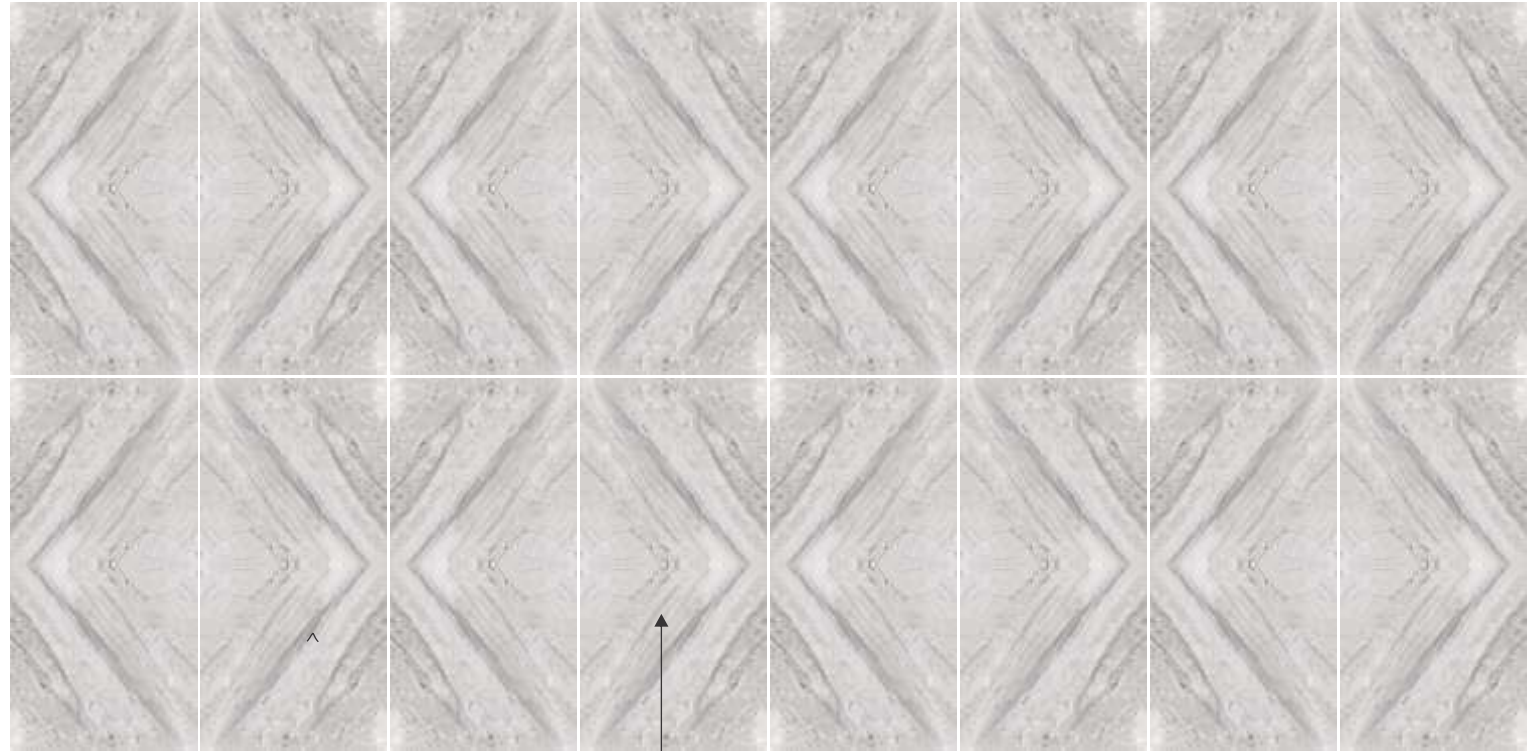

GREY MARBLE

600x1200mm

Gloss Finish Bookmatch

Glazed Vitrified Tiles

Plant:SKD

G3
R1
F1